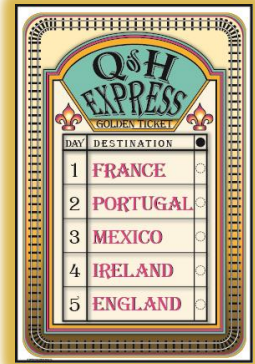

The Queen of Heaven Express
is leaving the station!
Mysteries & Messages
Revealed at Each Stop!
Discover how Mary brings us
closer to Jesus through the
POWER of the ROSARY.

PARENTS!!

**COOL CRAFTS
FUN GAMES
UPBEAT MUSIC
EXCITING ACTIVITIES
CREATIVE SKITS
BIBLE STORIES**

Get Your GOLDEN TICKET

& Track Mary All Over the World!

**FUN-FILLED DAYS AHEAD
AT CATHOLIC KIDZ CAMP!**

DATES: JUNE 19-23 TIMES: 9-12 _____

LOCATION: St. George Tinley Park

**ANOTHER NEW AND EXCITING CATHOLIC KIDZ CAMP
FROM GROWING WITH THE SAINTS!**